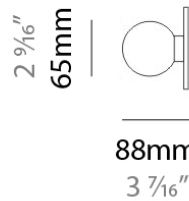

OLYMPIA SURFACE

D23036

PROJECT	
TYPE	
NOTES	
QUANTITY	
DATE	

GENERAL

Series: Olympia
Division: Design
Mounting Type: Surface
Mounting Location: Wall
Subcategory: Ambient

PHYSICAL

Shape: Cylinder
Length (mm): 615
Length (in): 24 ³/₁₆
Height (mm): 65
Height (in): 2 ⁹/₁₆
Extension (mm): 88
Extension (in): 3 ⁷/₁₆
Light Distribution: Omnidirectional
Weight (kg): 1.8
Weight (lbs): 4
Diffuser: Satin White Glass
Fixture Finish: GRY
Fixture Material: Metal

ELECTRICAL

Lamp Type: LED Retrofit
Input Wattage (W): 16
Bulb Included: Bulb Not Included
Total Output Wattage (W): 16 / 24
Max. Wattage Per Lamp (W): 16 / 24
Dimming: Non-Dimmable
Driver Included: Yes
Driver Location: Integrated
Input Voltage (V): 120 - 277
Output Voltage (V): 24

LED

Color Temperature (°K): 3000
CRI: >80 CRI
Lamp Life (hrs): 50000

OPTICAL

RATINGS AND CERTIFICATIONS

Certified By: CSA Certified to UL and CSA Standards
IP rating: IP20